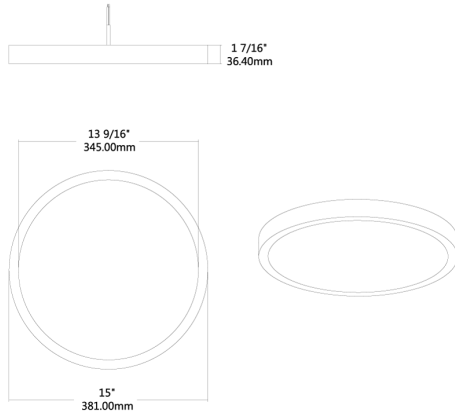

Dimensions

Features

Select from 5 field-adjustable color temperatures 5000K, 4000K, 3500K, 3000K, or 2700K

Suitable for indoor/outdoor applications in dry, damp, or wet environments

TRIAC/ELV dims down to 10%. See Dimmer Compatibility List.

Meets California Title 24 requirements

50,000-Hour LED lifespan

5-Year, No-Compromise Warranty

120V