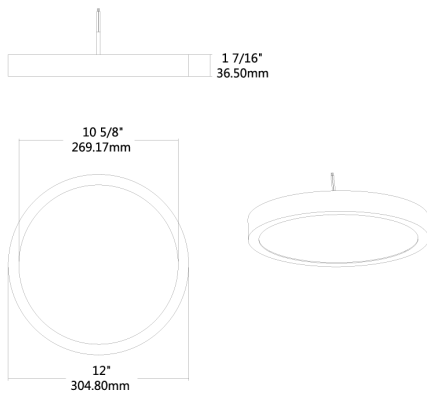

Dimensions

Features

- Select from 5 field-adjustable color temperatures 5000K, 4000K, 3500K, 3000K, or 2700K
- Suitable for indoor/outdoor applications in dry, damp, or wet environments
- 0-10V and TRIAC/ELV dims down to 10%. See Dimmer Compatibility List
- Meets California Title 24 requirements
- 50,000-Hour LED lifespan
- 5-Year, No-Compromise Warranty
- 120V-277V