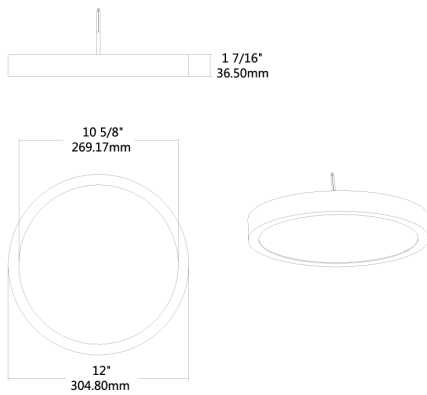

Dimensions

Features

Select from 5 field-adjustable color temperatures 5000K, 4000K, 3500K, 3000K, or 2700K

Suitable for indoor/outdoor applications in dry, damp, or wet environments

TRIAC/ELV dims down to 10%. See Dimmer Compatibility List.

Meets California Title 24 requirements

50,000-Hour LED lifespan

5-Year, No-Compromise Warranty

120V