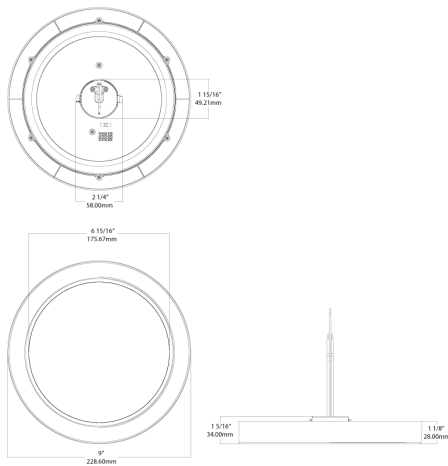

Technical Specifications (continued)

Other

Warranty:

RAB warrants that our LED products will be free from defects in materials and workmanship for a period of five (5) years from the date of delivery to the end user, including coverage of light output, color stability, driver performance and fixture finish. RAB's warranty is subject to all terms and conditions found at rablighting.com/warranty.

Buy American Act Compliance:

RAB values USA manufacturing! Upon request, RAB may be able to manufacture this product to be compliant with the Buy American Act (BAA). Please contact customer service to request a quote for the product to be made BAA compliant.

Dimensions

Features

- Surface or Recessed mounting options
- Select from 5 field-adjustable color temperatures 2700K, 3000K, 3500K, 4000K, or 5000K
- Suitable for wet and damp locations
- Dims down to 10% on compatible TRIAC/ELV dimming systems, see Dimmer Compatibility List
- Meets California Title 24 requirements

Ordering Matrix

Family	Size	Shape	Wattage	Color Temp	Voltage	Finish
SUMOFA	9	R	18	9CCT	120	W
	7 = 7" 9 = 9"	R = Round	12 = 12W 16 = 16W	95CCT = 90 CRI, 2700/3000/3500/4000/5000K CCT Adjustable	UNV = 120-277V, 0-10V Dimming UNVT = 120-277V, TRIAC Dimming	W = White