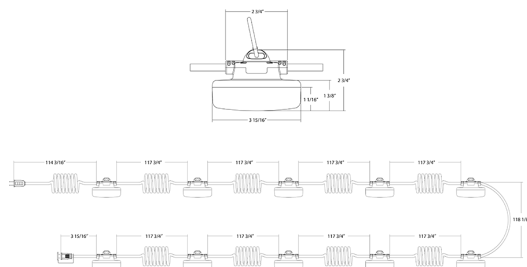

Industrial grade, high-impact design ANSI 3-prong plug and receptacle with weatherproof cover.

Construction

Shape:

Round

Housing Material:

Polycarbonate

Connective Adapter:

Linkable strands up to 390W (300ft length) using AWG1

Dimensions

Features

- Integrated hanging hook for easy mounting
- Durable 10 ft. cord between lamps
- ANTI-UV protection for sun exposure and IP65 rated
- Linkable strands up to 390W (300ft length) using AWG18
- Industrial grade, high-impact design ANSI 3-prong plug and receptacle with weatherproof cover