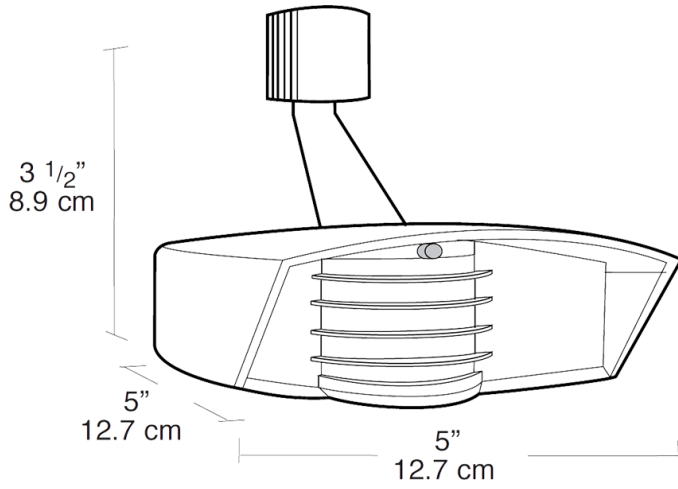

Precision die cast aluminum. 1/2" NPS threaded arm with serrated locking swivel fits all standard mounting boxes and covers.

**LED Characteristics**

**LED Detection Indicator:**

Shows when sensor is detecting in daytime and glows red at night for "on-guard" deterrence

## Dimensions