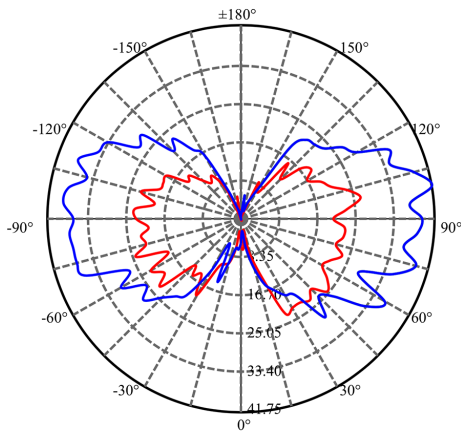

Lawful for Sales in California

Case and Pallet Dimensions

	QTY	LENGTH (in)	WIDTH (in)	HEIGHT (in)
CASE	8	11.4	5.8	6
PALLET	768	46.3	35.4	39.5

Dimension

Light Distribution

Features

- PREMIUM, FULL GLASS DESIGN - Mimics traditional bulbs
- 90 CRI - Produces rich and vibrant colors.
- 15,000-HOUR LIFESPAN - Lasts up to 13.7 years at 3 hours per day
- ENCLOSED FIXTURE RATED - May be used in both enclosed and open fixtures
- OMNIDIRECTIONAL Light output
- WET RATED - Suitable for wet locations