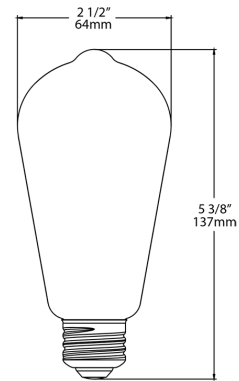

Lawful for Sales in California

Case and Pallet Dimensions

	QTY	LENGTH (in)	WIDTH (in)	HEIGHT (in)
CASE	8	11.4	5.8	6
PALLET	768	46.3	35.4	39.5

Dimension

Light Distribution

Features

- PREMIUM, FULL GLASS DESIGN - Mimics traditional bulbs
- 90 CRI - Produces rich and vibrant colors.
- 15,000-HOUR LIFESPAN - Lasts up to 13.7 years at 3 hours per day
- ENCLOSED FIXTURE RATED - May be used in both enclosed and open fixtures
- OMNIDIRECTIONAL Light output
- WET RATED - Suitable for wet locations