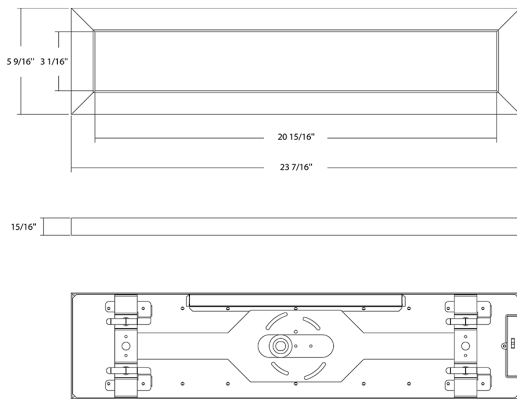

Dimensions

Features

- Select from 5 field-adjustable color temperatures 2700K, 3000K, 3500K, 4000K, or 5000K
- Suitable for indoor applications in dry and damp environments
- Dimmable, see Dimmer Compatibility List
- Meets California Title 24 requirements
- 50,000 life hours
- 5-Year, no compromise warranty

Ordering Matrix

Family	Size	CRI/Color Temp	Finish	Voltage/Dimming
SML	2			

2 = 2 ft, 25W   Blank = 90 CRI, CCT Adjustable   Blank = White   Blank = 120-277V, TRIAC
3 = 3 ft, 35W
4 = 4 ft, 45W