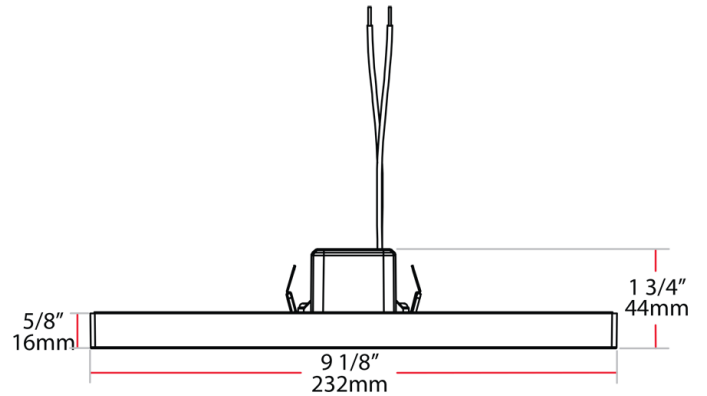

Case and Pallet Dimensions

	QTY	LENGTH (in)	WIDTH (in)	HEIGHT (in)
CASE	12	10.8	8.1	4
PALLET	2880	43.2	37.9	48.7

Dimension

Ordering Matrix

Family	Size	Shape	Wattage	CRI/Color Temp	Voltage	Dimming	Finish
SM	9	S	20	930	UNV	T	W
	5.5 = 5.5" 7 = 7" 9 = 9"	R = Round S = Square	10 = 750lm-850lm 15 = 900lm-1100lm 20 = 1200lm-1700lm	940 = 90 CRI, 4000K Neutral 930 = 90 CRI, 3000K Warm 927 = 90 CRI, 2700K Residential Warm 840 = 80 CRI, 4000K Neutral 830 = 80 CRI, 3000K Warm 827 = 80 CRI, 2700K Residential Warm	120 = 120V UNV = 120-277V	Blank = Blank T = TRIAC Dimming	W = White