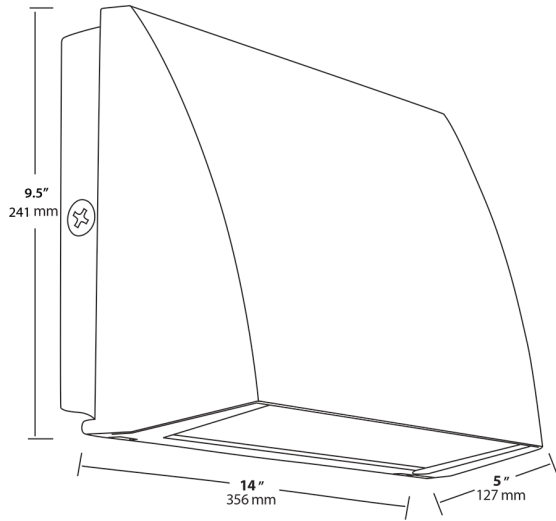

Optical

BUG Rating:

B1 U0 G0

Dimensions

Features

- Covers footprint of most traditional wall packs
- Easy installation with hinged access, bubble level and multiple conduit entries
- Tight-lock gasket keeps elements out
- 100,000-hour LED lifespan
- 5-Year, No-Compromise Warranty