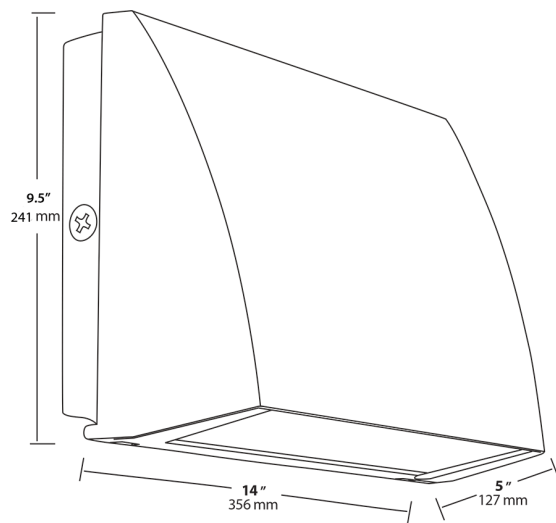

Lifespan:

100,000-Hour LED lifespan based on IES LM-80 results and TM-21 calculations

Electrical

THD:

8.1% at 120V, 13.2% at 277V

Dimensions

Features

- Covers footprint of most traditional wall packs
- Easy installation with hinged access, bubble level and multiple conduit entries
- Tight-lock gasket keeps elements out
- 100,000-hour LED lifespan
- 5-Year, No-Compromise Warranty