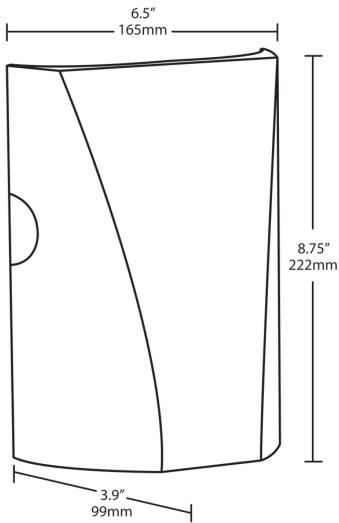

Optical**BUG Rating:**

B1 U0 G0

Dimensions

Features

- Full cutoff, fully shielded LED wall pack
- Can be used as a downlight or uplight
- Contractor friendly features for easy installation
- 100,000-hour LED Life
- 5-Year, No-Compromise Warranty