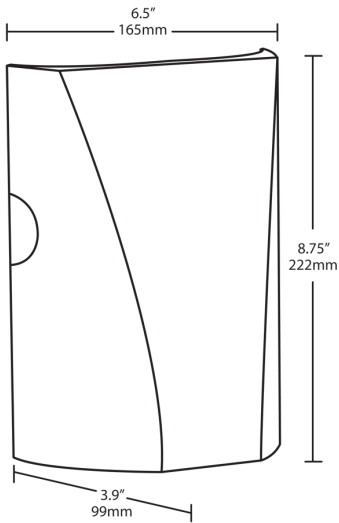

Dimensions

Features

- Full cutoff, fully shielded LED wall pack
- Can be used as a downlight or uplight
- Contractor friendly features for easy installation
- 100,000-hour LED Life
- 5-Year, No-Compromise Warranty

Ordering Matrix

Family	Wattage	Color Temp	Finish	Driver	Options
SLIM	26	Y			/PC
	12 = 12W 18 = 18W 26 = 26W	Blank = 5000K Cool N = 4000K Neutral Y = 3000K Warm	Blank = Bronze W = White	Blank = 120-277V, 0-10V Dimming /D10 = 120-277V, 0-10V Dimming	Blank = No Option /PC = 120V Button /PC2 = 277V Button /LC = Lightcloud® Controller