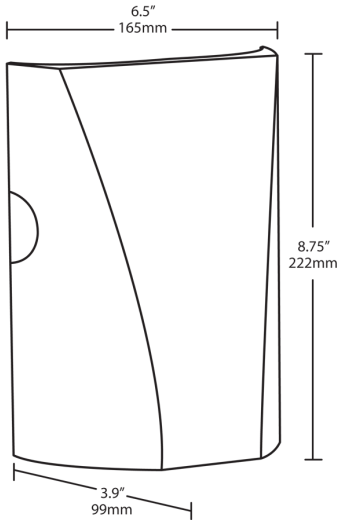

Technical Specifications (continued)

Optical

BUG Rating:

B1 U0 G0

Electrical

Driver:

Constant Current, Class 2, 100-277V, 50/60 Hz., 6KV surge protection, 120V: 0.28A, 208V: 0.16A, 240V: 0.14A, 277V: 0.12A

THD:

7.6% at 120V, 17.6% at 277V

Power Factor:

99.1% at 120V, 90.5% at 277V

Dimensions

Features

- Full cutoff, fully shielded LED wall pack
- Can be used as a downlight or uplight
- Contractor friendly features for easy installation
- 100,000-hour LED Life
- 5-Year, No-Compromise Warranty

Ordering Matrix

Family	Wattage	Color Temp	Finish	Driver	Options
SLIM	26	N		/D10	
	12 = 12W 18 = 18W 26 = 26W	Blank = 5000K Cool N = 4000K Neutral Y = 3000K Warm	Blank = Bronze W = White	Blank = 120-277V, 0-10V Dimming /D10 = 120-277V, 0-10V Dimming	Blank = No Option /PC = 120V Button /PC2 = 277V Button /LC = Lightcloud® Controller