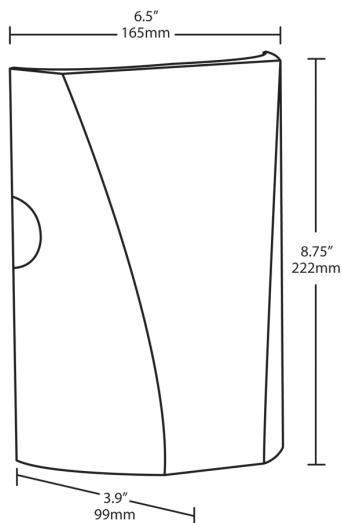

Up to 14 ft

Lens:

Tempered glass lens

Reflector:

Specular thermoplastic

Gaskets:

High-temperature silicone

Finish:

Power Factor:

99.6% at 120V, 91.4% at 277V

Dimensions

Features

- Full cutoff, fully shielded LED wall pack
- Can be used as a downlight or uplight
- Contractor friendly features for easy installation
- 100,000-hour LED Life
- 5-Year, No-Compromise Warranty and 10-Year, No-Compromise Lightcloud Warranty