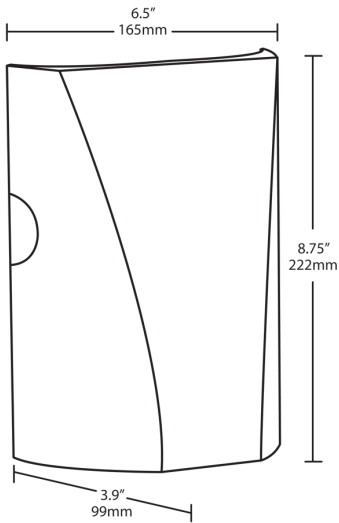

Dimensions

Features

- Full cutoff, fully shielded LED wall pack
- Can be used as a downlight or uplight
- Contractor friendly features for easy installation
- 100,000-hour LED Life
- 5-Year, No-Compromise Warranty

Ordering Matrix

Family	Wattage	Color Temp	Finish	Driver	Options
SLIM	18	Y			/PC
	12 = 12W 18 = 18W 26 = 26W	Blank = 5000K Cool N = 4000K Neutral Y = 3000K Warm	Blank = Bronze W = White	Blank = 120-277V, 0-10V Dimming /D10 = 120-277V, 0-10V Dimming	Blank = No Option /PC = 120V Button /PC2 = 277V Button /LC = Lightcloud® Controller