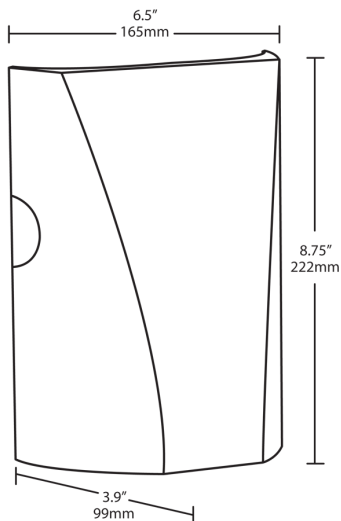

Up to 14 ft

Lens:

Tempered glass lens

Reflector:

Specular thermoplastic

Gaskets:

High-temperature silicone

Finish:

Power Factor:

99.6% at 120V, 91.4% at 277V

Dimensions

Features

- Full cutoff, fully shielded LED wall pack
- Can be used as a downlight or uplight
- Contractor friendly features for easy installation
- 100,000-hour LED Life
- 5-Year, No-Compromise Warranty