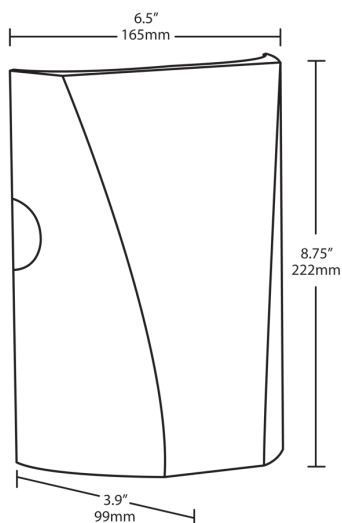

Up to 14 ft

Lens:

Tempered glass lens

Reflector:

Specular thermoplastic

Gaskets:

High-temperature silicone

Finish:

Power Factor:

99.6% at 120V, 91.4% at 277V

Dimensions

Features

- Full cutoff, fully shielded LED wall pack
- Can be used as a downlight or uplight
- Contractor friendly features for easy installation
- 100,000-hour LED Life
- 5-Year, No-Compromise Warranty and 10-Year, No-Compromise Lightcloud Warranty