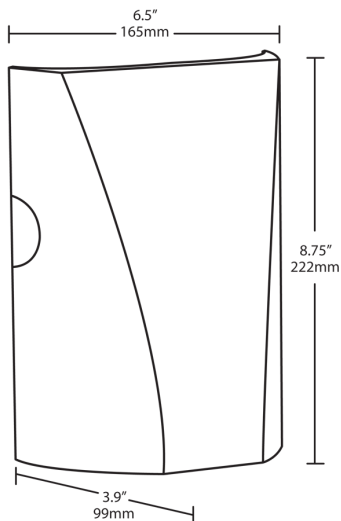

Up to 14 ft

Lens:

Tempered glass lens

Reflector:

Specular thermoplastic

Gaskets:

High-temperature silicone

Technical Specifications (continued)

Optical

BUG Rating:

B1 U0 G0

Dimensions

Features

- Full cutoff, fully shielded LED wall pack
- Can be used as a downlight or uplight
- Contractor friendly features for easy installation
- 100,000-hour LED Life
- 5-Year, No-Compromise Warranty