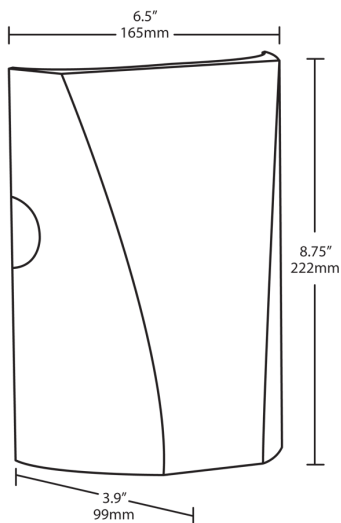

Up to 14 ft

Lens:

Tempered glass lens

Reflector:

Specular thermoplastic

Gaskets:

High-temperature silicone

Finish:

Power Factor:

99.6% at 120V, 91.4% at 277V

Dimensions

Features

- Full cutoff, fully shielded LED wall pack
- Can be used as a downlight or uplight
- Contractor friendly features for easy installation
- 100,000-hour LED Life
- 5-Year, No-Compromise Warranty and 10-Year, No-Compromise Lightcloud Warranty