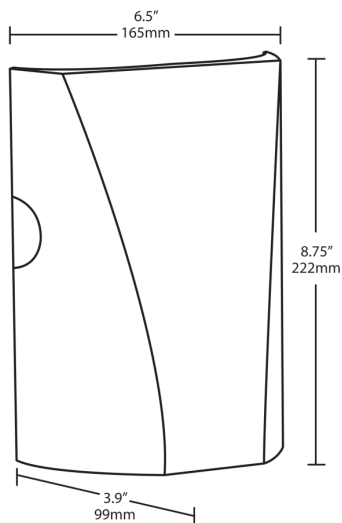

Up to 14 ft

Lens:

Tempered glass lens

Reflector:

Specular thermoplastic

Gaskets:

High-temperature silicone

Finish:

Power Factor:

99.6% at 120V, 91.4% at 277V

Dimensions

Features

- Full cutoff, fully shielded LED wall pack
- Can be used as a downlight or uplight
- Contractor friendly features for easy installation
- 100,000-hour LED Life
- 5-Year, No-Compromise Warranty