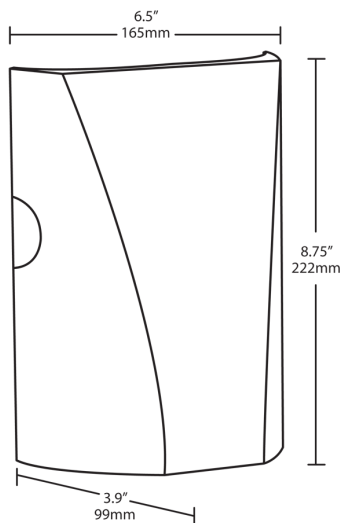

Power Factor:

98.2% at 120V, 84.3% at 277V

Dimensions

Features

- Full cutoff, fully shielded LED wall pack
- Can be used as a downlight or uplight
- Contractor friendly features for easy installation
- 100,000-hour LED Life
- 5-Year, No-Compromise Warranty and 10-Year, No-Compromise Lightcloud Warranty