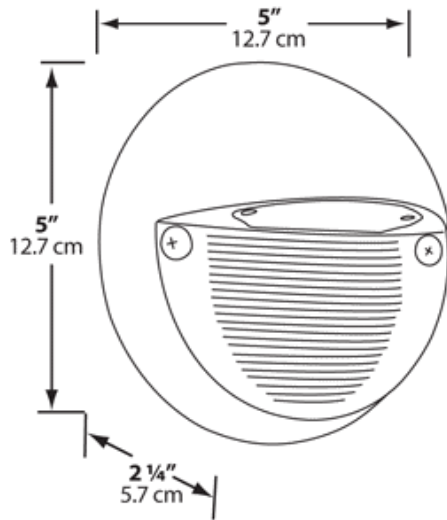

## Dimensions

## Features

- 5 Watt, High output LED
- 100,000-hour life
- Superior heat sinking with die cast aluminum housing
- Meets ADA Requirements
- Junction Box Not Included