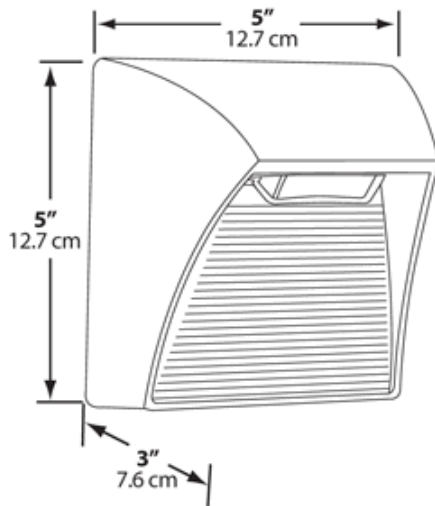

Optical

BUG Rating:

B0 U1 G0

Dimensions

Features

- 5 Watt, High output LED
- 100,000-hour life
- Superior heat sinking with die cast aluminum housing
- Meets ADA Requirements
- Junction Box Not Included