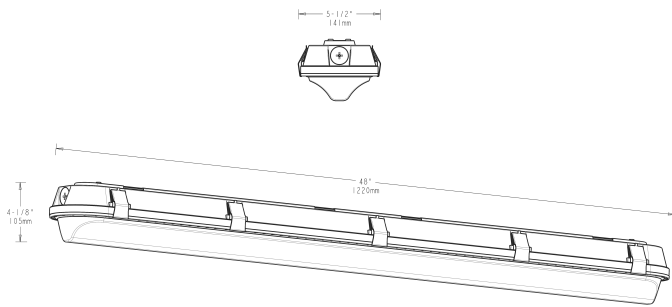

Dimensions

Features

- UL Marine Listed
- Impact-resistant linear washdown
- Ideal for tunnels and stairwells
- Mounting options: Chain, junction box, angled surface mount or vandal-resistant surface mount
- IP66 Rating protects against dust & water ingress
- 5-Year, No-Compromise Warranty
- 100,000-Hour LED lifespan