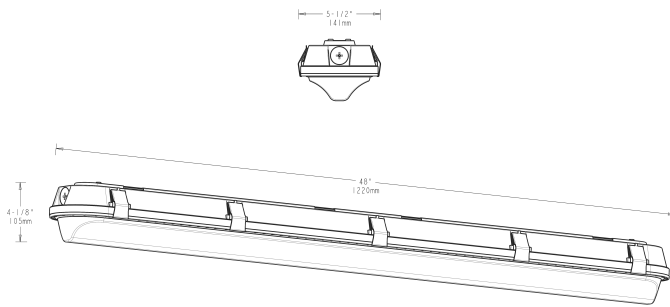

Dimensions

Features

- UL Marine Listed
- Impact-resistant linear washdown
- Ideal for tunnels and stairwells
- Mounting options: Chain, junction box, angled surface mount or vandal-resistant surface mount
- IP66 Rating protects against dust & water ingress
- 5-Year, No-Compromise Warranty
- 100,000-Hour LED lifespan