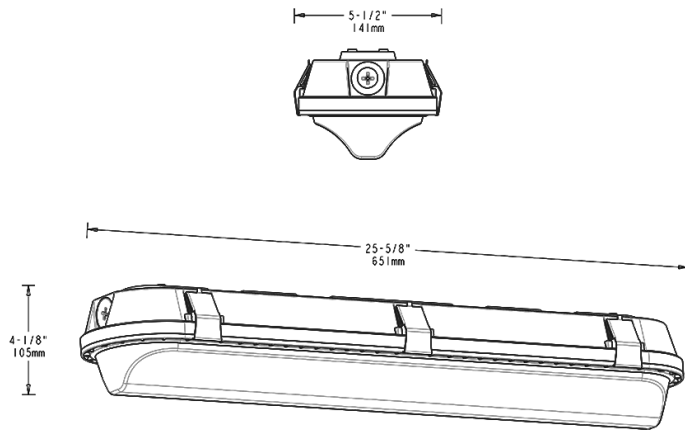

Dimensions

Features

- UL Marine Listed
- Impact-resistant linear washdown
- Ideal for tunnels and stairwells
- Mounting options: Chain, junction box, angled surface mount or vandal-resistant surface mount
- IP66 Rating protects against dust & water ingress
- 5-Year, No-Compromise Warranty
- 100,000-Hour LED lifespan