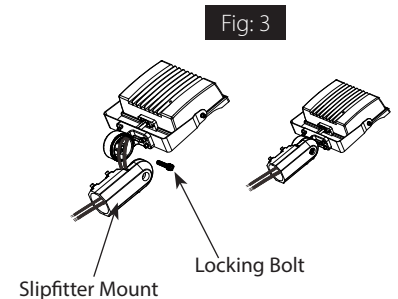

IMPORTANT

READ CAREFULLY BEFORE INSTALLING FIXTURE. RETAIN THESE INSTRUCTIONS FOR FUTURE REFERENCE.

RAB fixtures must be wired in accordance with the National Electrical Code and all applicable local codes. Proper grounding is required for safety. THIS PRODUCT MUST BE INSTALLED IN ACCORDANCE WITH THE APPLICABLE INSTALLATION CODE BY A PERSON FAMILIAR WITH THE CONSTRUCTION AND OPERATION OF THE PRODUCT AND THE HAZARDS INVOLVED.

WARNING: Make certain power is OFF before installing or maintaining fixture.

INSTALLATION

Notice: 0° - 90° of angle adjustment.

1. Secure **Adapter Bracket** to **Housing** with (2) **Screws** (provided). Feed **Housing** wires through **Adapter Bracket** as shown in **Fig. 1**.
2. Feed **Housing** wires through **Slipfitter Bracket** and secure to the **Adapter Bracket** with (4) **Screws** as shown in **Fig. 2**.
3. Continue wire feed through the **Slipfitter Mount** and secure to the **Slipfitter Bracket** with **Locking Bolt** as shown in **Fig. 3**.
4. Wire the **Housing** leads to supply wires using UL listed wire connectors according to NEC and local codes.
5. To adjust **Housing** angle, loosen **Locking Bolt** and set **Housing** to desired angle.
6. Tighten the **Locking Bolt** to set angle.

Note: These instructions do not cover all details or variations in equipment nor do they provide for every possible situation during installation, operation or maintenance.

© 2021 RAB LIGHTING Inc.
SFX17 60W / 80W IN-0621
73725-RAB

Easy Answers

rablighting.com
Visit our website for product info

Tech Help Line
Call our experts: 888 722-1000

e-mail
Answered promptly - sales@rablighting.com

Free Lighting Layouts
Answered online or by request