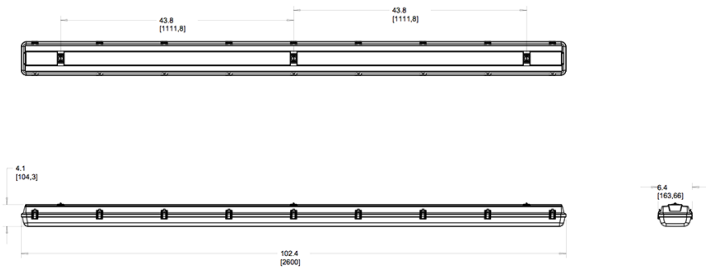

Dimensions

Features

- Impact resistant polycarbonate housing
- Diffuse polycarbonate lens for protection and minimal glare
- Quick mount solutions - surface & suspended
- 0-10V dimming
- Integrated Lightcloud® Controller
- Easy Lightcloud® system setup - simply power on, confirm device connectivity and call 844-LIGHTCLOUD

Ordering Matrix

Family	Length	Wattage	Color Temp	Driver	Options
SEAL	8	-	100	/D10	/LCS
	4 = 4 ft 8 = 8 ft	25 = 25W 50 = 50W 100 = 100W	Blank = 5000K Cool N = 4000K Neutral	/D10 = 0-10V Dimming 120-277V	Blank = No Option /LC = Lightcloud Controller /LCS = Lightcloud Sensor 120-277V¹

¹ Suitable for damp locations only.