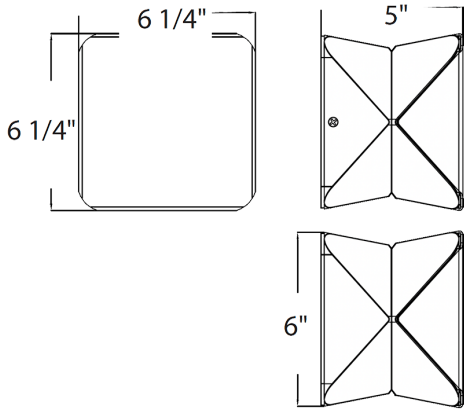

Dimensions

Features

- IP65 rated
- 100,000-Hour LED lifespan
- 5-Year Limited Warranty

Ordering Matrix

Family	Shape	Type	Color Temp	Finish	Voltage	Options
SA	P	D	Blank			/RGB
	P = POUF	B = Bollard D = Deck Light	Blank = 3000K Blank = 2200-4000K Tunable White¹	Blank = Matte Bronze	Blank = 120-277V	Blank = No Option /RGB = 16+ million colors

¹ Applies to RGB models only