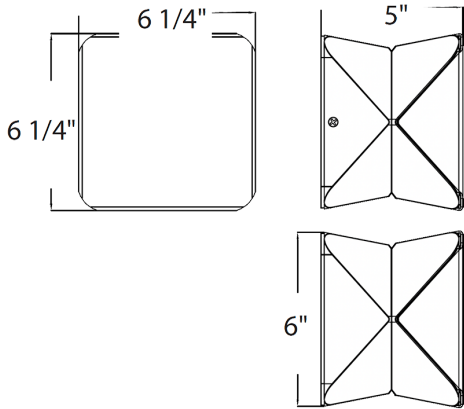

Dimensions

Features

- IP65 rated
- 100,000-Hour LED lifespan
- 5-Year Limited Warranty

Ordering Matrix

Family	Shape	Type	Color Temp	Finish	Voltage	Options
SA	P	D				
	P = POUF	B = Bollard D = Deck Light	Blank = 3000K Blank = 2200-4000K Tunable White¹	Blank = Matte Bronze	Blank = 120-277V	Blank = No Option /RGB = 16+ million colors

¹ Applies to RGB models only