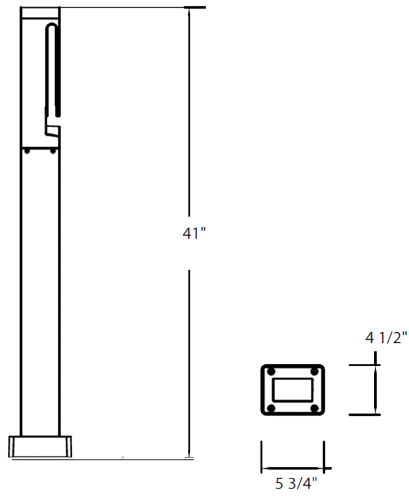

**Dimensions**

**Features**

- IP65 rated
- 100,000-Hour LED lifespan
- 5-Year Limited Warranty

**Ordering Matrix**

Family	Shape	Type	Color Temp	Finish	Voltage
SA	CL	BT			
	CL = CLIP	BS = Bollard Short BT = Bollard Tall WP = Wall Sconce	Blank = 3000K	Blank = Matte Bronze	Blank = 120-277V