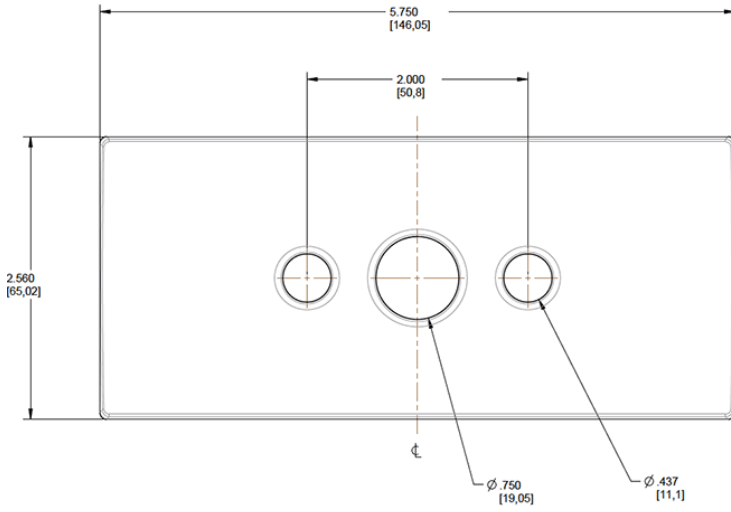

#### Performance

**Description:**

Round pole adaptor 6"

Dimensions

| POLE DIA | DIM *A* |
|----------|---------|
| 3.0"     | R 1.50" |
| 3.5"     | R 1.75" |
| 4"       | R 2.0"  |
| 5"       | R 2.5"  |
| 6"       | R 3.0"  |