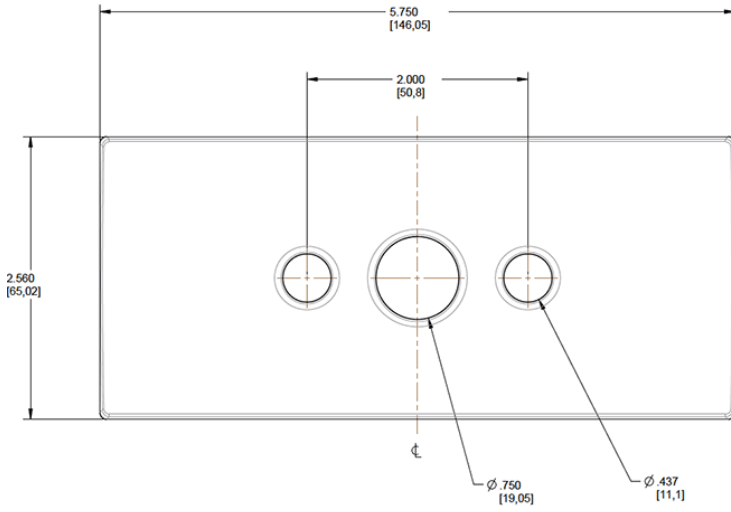

Color: White

Weight: 0.5 lbs

Project:	Type:
Prepared By:	Date:

Technical Specifications

Performance

Description:

Round pole adaptor 4". Does not support mounting multiple fixtures at 90° orientation.

Construction

Dimensions

POLE DIA	DIM "A"
3.0"	R 1.50"
3.5"	R 1.75"
4"	R 2.0"
5"	R 2.5"
6"	R 3.0"