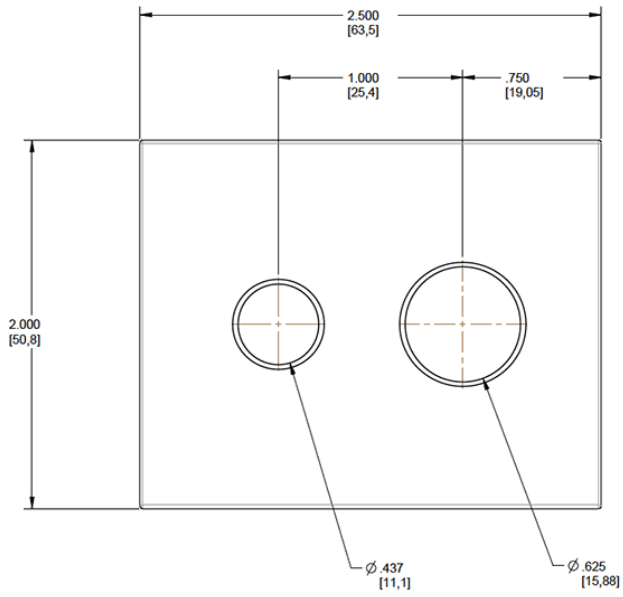

Description:

Round pole adaptor for ALED to 4" round pole. Does not support mounting multiple fixtures at 90° orientation.

Other

Buy American Act Compliance:

RAB values USA manufacturing! Upon request, RAB may be able to manufacture this product to be compliant with the Buy American Act (BAA). Please contact customer service to request a quote for the product to be made BAA compliant.

Dimensions

POLE DIA	DIM "A"
3"	R 1.50"
3.5"	R 1.75"
4"	R 2.0"
5"	R 2.5"
6"	R 3.0"