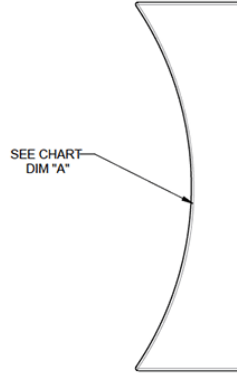

Color: Bronze

Weight: 0.3 lbs

Project:

Type:

Prepared By:

Date:

Technical Specifications

Performance

Description:

Round pole adaptor for ALED to 4" round pole. Does not support mounting multiple fixtures at 90° orientation.

Other

Buy American Act Compliance:

RAB values USA manufacturing! Upon request, RAB may be able to manufacture this product to be compliant with the Buy American Act (BAA). Please contact customer service to request a quote for the product to be made BAA compliant.

Dimensions

POLE DIA	DIM "A"
3"	R 1.50"
3.5"	R 1.75"
4"	R 2.0"
5"	R 2.5"
6"	R 3.0"