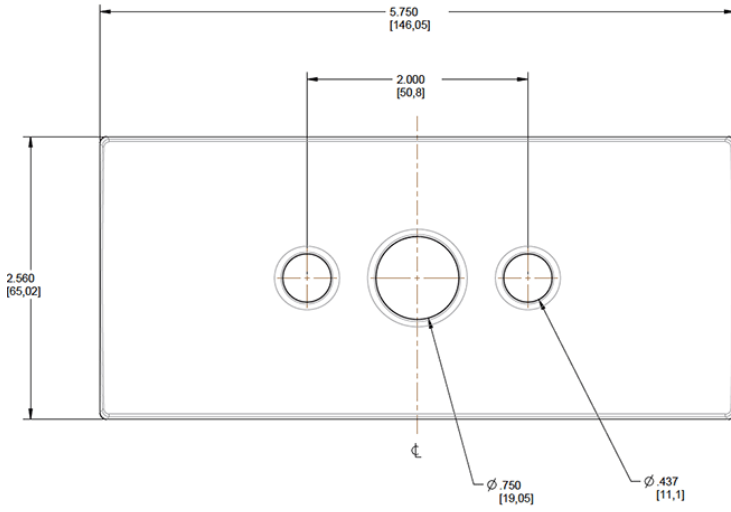

Description:

Round pole adaptor 4". Does not support mounting multiple fixtures at 90° orientation.

Construction

Compatibility:

AL, ALX, AJ, ALED52, ALED78, ALED104, ALED105, ALED125 and ALED150

Other

Buy American Act Compliance:

Dimensions

POLE DIA	DIM "A"
3.0"	R 1.50"
3.5"	R 1.75"
4"	R 2.0"
5"	R 2.5"
6"	R 3.0"