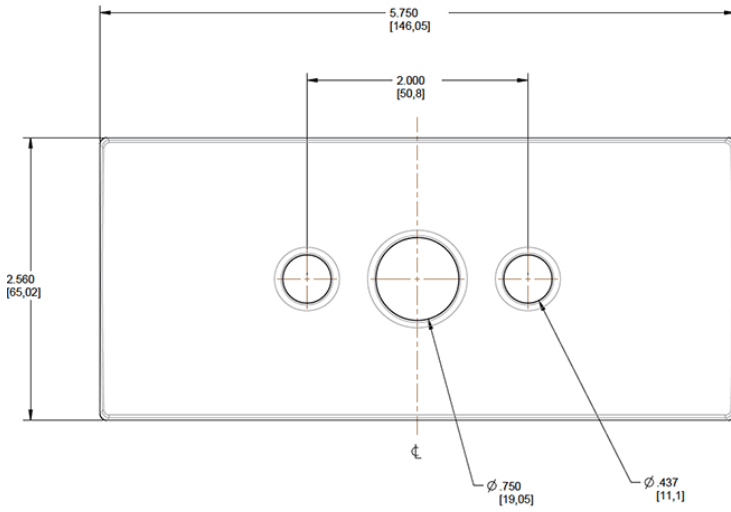

#### Performance

**Description:**

Round pole adaptor 3.5". Does not support mounting multiple fixtures at 90° orientation.

#### Electrical

**THD:**

11.6% at 120V, 21% at 277V

Dimensions

POLE DIA	DIM *A*
3.0"	R 1.50"
3.5"	R 1.75"
4"	R 2.0"
5"	R 2.5"
6"	R 3.0"