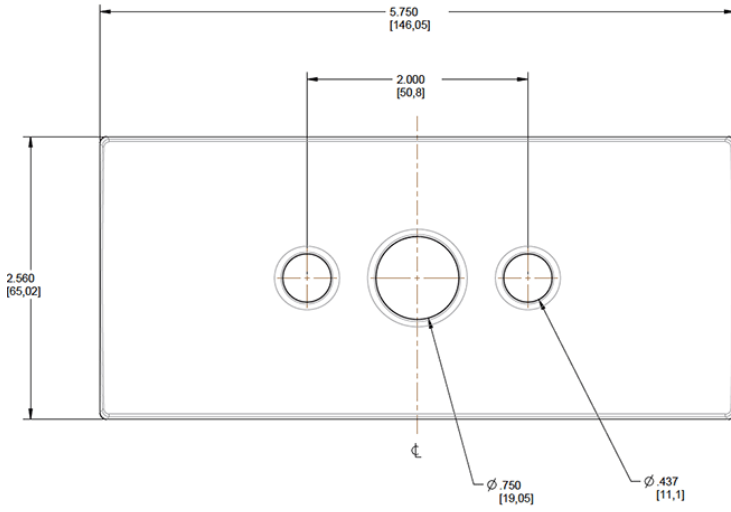

Description:

Round pole adaptor 3". Does not support mounting multiple fixtures at 90° orientation.

Construction

Compatibility:

AL, ALX, AJ, ALED52, ALED78, ALED104, ALED105, ALED125 and ALED150

Other

Buy American Act Compliance:

Dimensions

POLE DIA	DIM "A"
3.0"	R 1.50"
3.5"	R 1.75"
4"	R 2.0"
5"	R 2.5"
6"	R 3.0"