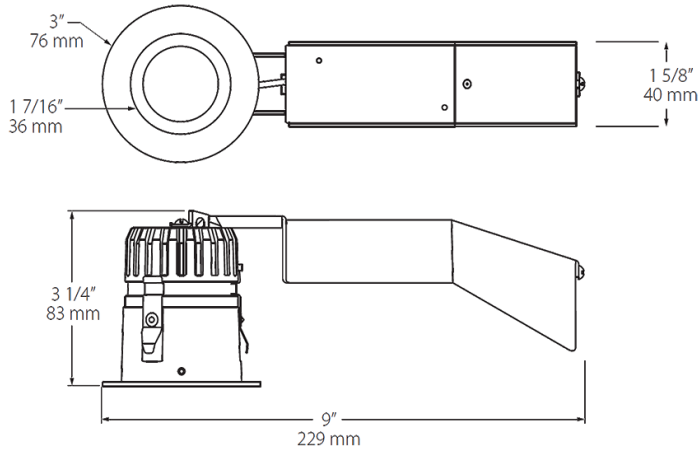

Dimensions

Features

10W replaces 75W MR16

Universal dimming (TRIAC, ELV and 0-10V) for optimal light control

Deep regress design improves visual cutoff and reduces glare

Ordering Matrix

Family	Size/Shape	Wattage	Driver	Optics	Color Temp	CRI	Trim Cone	Trim Ring	Trim Style
RDDLED	2R	10	D	W	YY		S	S	T
	2R = 2" Round 2S = 2" Square	10 = 10W	D = Universal Dimmer	20 = 20 30 = 30 40 = 40 W = Wall Wash	YY = 2700K Residential Warm Y = 3000K Warm YN = 3500K Warm Neutral N = 4000K Neutral	Blank = 80 CRI HC = 90 CRI	W = White B = Black S = Specular M = Matte	W = White B = Black S = Silver SA = Satin Aluminum	T = 1/2" Trim TL = Trimless