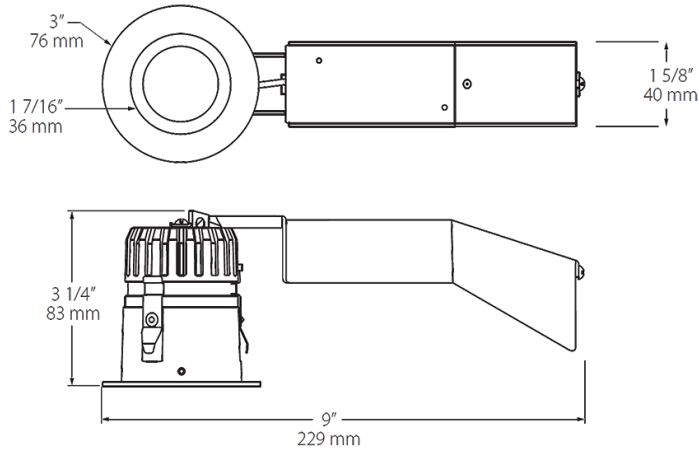

Dimensions

Features

10W replaces 75W MR16

Universal dimming (TRIAC, ELV and 0-10V) for optimal light control

Deep regress design improves visual cutoff and reduces glare

Ordering Matrix

Family	Size/Shape	Wattage	Driver	Optics	Color Temp	CRI	Trim Cone	Trim Ring	Trim Style
RDDLED	2R	10	D	W	YY	HC	S	S	T
	2R = 2" Round 2S = 2" Square	10 = 10W	D = Universal Dimmer	20 = 20 30 = 30 40 = 40 W = Wall Wash	YY = 2700K Residential Warm Y = 3000K Warm YN = 3500K Warm Neutral N = 4000K Neutral	Blank = 80 CRI HC = 90 CRI	W = White B = Black S = Specular M = Matte	W = White B = Black S = Silver SA = Satin Aluminum	T = 1/2" Trim TL = Trimless