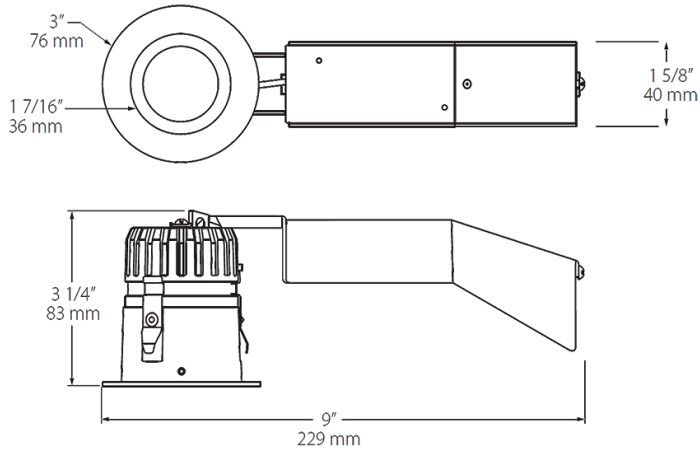

Dimensions

Features

- 10W replaces 75W MR16
- Universal dimming (TRIAC, ELV and 0-10V) for optimal light control
- Deep regress design improves visual cutoff and reduces glare

Ordering Matrix

Family	Size/Shape	Wattage	Driver	Optics	Color Temp	CRI	Trim Cone	Trim Ring	Trim Style
RDDLED	2R	10	D	W	N	HC	B	S	TL
	2R = 2" Round 2S = 2" Square	10 = 10W	D = Universal Dimmer	20 = 20 30 = 30 40 = 40 W = Wall Wash	YY = 2700K Residential Warm Y = 3000K Warm YN = 3500K Warm Neutral N = 4000K Neutral	Blank = 80 CRI HC = 90 CRI	W = White B = Black S = Specular M = Matte	W = White B = Black S = Silver SA = Satin Aluminum	T = 1/2" Trim TL = Trimless