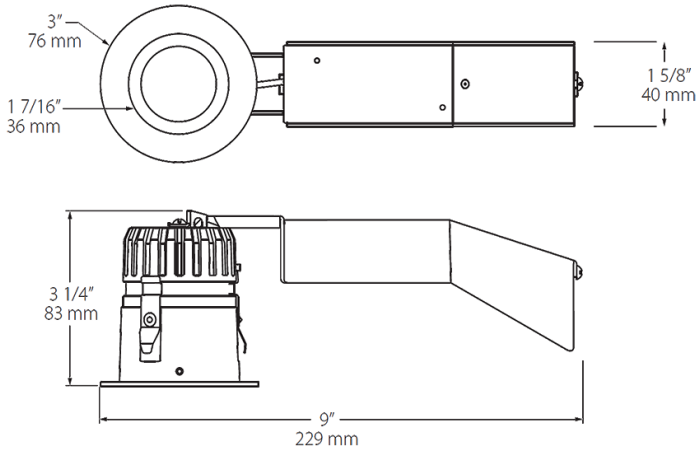

Dimensions

Features

10W replaces 75W MR16

Universal dimming (TRIAC, ELV and 0-10V) for optimal light control

Deep regress design improves visual cutoff and reduces glare

Ordering Matrix

Family	Size/Shape	Wattage	Driver	Optics	Color Temp	CRI	Trim Cone	Trim Ring	Trim Style
RDDLED	2R	10	D	20	Y		B	S	T
	2R = 2" Round 2S = 2" Square	10 = 10W	D = Universal Dimmer	20 = 20 30 = 30 40 = 40 W = Wall Wash	YY = 2700K Residential Warm Y = 3000K Warm YN = 3500K Warm Neutral N = 4000K Neutral	Blank = 80 CRI HC = 90 CRI	W = White B = Black S = Specular M = Matte	W = White B = Black S = Silver SA = Satin Aluminum	T = 1/2" Trim TL = Trimless