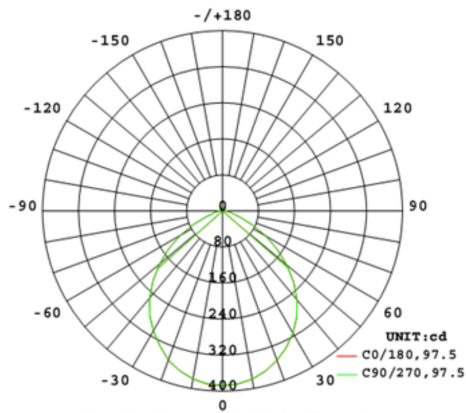

Case and Pallet Dimensions

	QTY	LENGTH (in)	WIDTH (in)	HEIGHT (in)
CASE	4	15.47	7.99	8
PALLET	600	7.56	3.82	82.28

Dimension

Light Distribution

Features

- High Performance LEDS up to 106 lm/w
- Use to replace up to 100W traditional light sources
- Durable metal construction: dent and scratch resistant
- UL wet location rated
- Compatible with most standard recessed housings
- Dimmable down to 5% on compatible dimmers
- Available in Round 4" 850lm and 6" 850lm, 1050lm and 1400lm
- Available in 4 color temperatures: 2700K, 3000K, 3500K, 4000K
- Available in a smooth and baffle trim option
- Color designer trims as optional accessories available
- 5-Year, No-Compromise Warranty