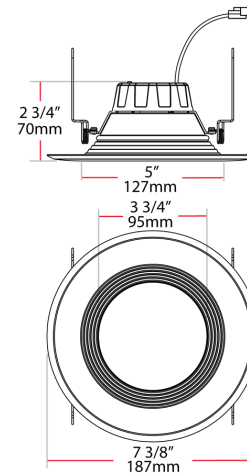

Compatibility:

Compatible with most 5" and 6" recessed housings

Finish:

Matte White

Technical Specifications (continued)

Optical

Beam Angle:

95°±10°

Case and Pallet Dimensions

	QTY	LENGTH (in)	WIDTH (in)	HEIGHT (in)
CASE	4	15.47	7.99	8
PALLET	600	7.56	3.82	82.28

Dimension

Light Distribution

Features

- High Performance LEDs up to 106 lm/w
- Use to replace up to 100W traditional light sources
- Durable metal construction: dent and scratch resistant
- UL wet location rated
- Compatible with most standard recessed housings
- Dimmable down to 5% on compatible dimmers
- Available in Round 4" 850lm and 6" 850lm, 1050lm and 1400lm
- Available in 4 color temperatures: 2700K, 3000K, 3500K, 4000K
- Available in a smooth and baffle trim option
- Color designer trims as optional accessories available
- 5-Year, No-Compromise Warranty