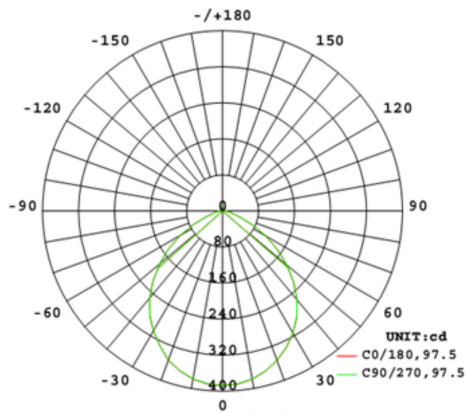

Case and Pallet Dimensions

	QTY	LENGTH (in)	WIDTH (in)	HEIGHT (in)
CASE	4	15.47	7.99	8
PALLET	600	7.56	3.82	82.28

Dimension

Light Distribution

Features

- High Performance LEDs up to 106 lm/w
- Use to replace up to 100W traditional light sources
- Durable metal construction: dent and scratch resistant
- UL wet location rated
- Compatible with most standard recessed housings
- Dimmable down to 5% on compatible dimmers
- Available in Round 4" 850lm and 6" 850lm, 1050lm and 1400lm
- Available in 4 color temperatures: 2700K, 3000K, 3500K, 4000K
- Available in a smooth and baffle trim option
- Color designer trims as optional accessories available
- 5-Year, No-Compromise Warranty