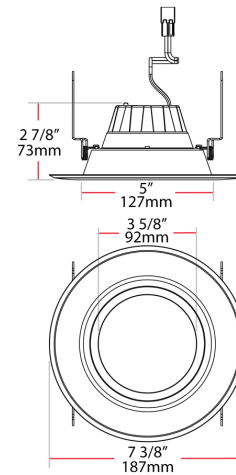

### Optical

**Beam Angle:**

95°±10°

## Case and Pallet Dimensions

	QTY	LENGTH (in)	WIDTH (in)	HEIGHT (in)
CASE	4	15.47	7.99	8
PALLET	600	7.56	3.82	82.28

## Dimension