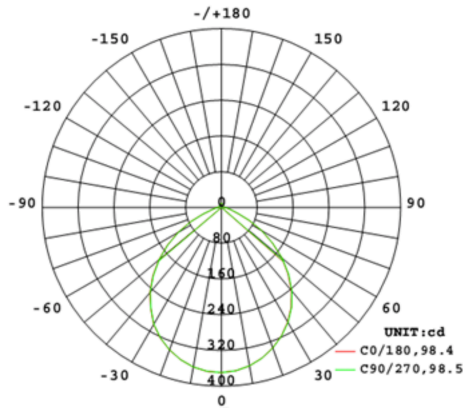

Light Distribution

Features

- High Performance LEDs up to 106 lm/w
- Use to replace up to 100W traditional light sources
- Durable metal construction: dent and scratch resistant
- UL wet location rated
- Compatible with most standard recessed housings
- Dimmable down to 5% on compatible dimmers
- Available in Round 4" 850lm and 6" 850lm, 1050lm and 1400lm
- Available in 4 color temperatures: 2700K, 3000K, 3500K, 4000K
- Available in a smooth and baffle trim option
- Color designer trims as optional accessories available
- 5-Year, No-Compromise Warranty