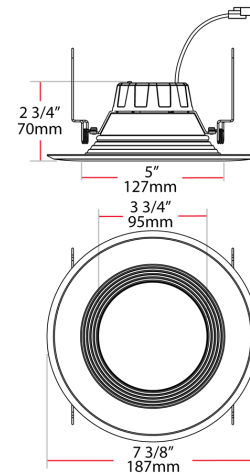

### Optical

**Beam Angle:**

95°±10°

## Case and Pallet Dimensions

	QTY	LENGTH (in)	WIDTH (in)	HEIGHT (in)
CASE	4	15.47	7.99	8
PALLET	600	7.56	3.82	82.28

## Dimension