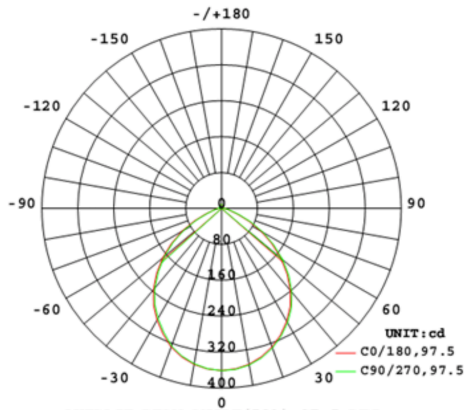

Case and Pallet Dimensions

	QTY	LENGTH (in)	WIDTH (in)	HEIGHT (in)
CASE	4	15.47	7.99	8
PALLET	600	7.56	3.82	82.28

Dimension

Light Distribution

Features

- High Performance LEDs up to 106 lm/w
- Use to replace up to 100W traditional light sources
- Durable metal construction: dent and scratch resistant
- UL wet location rated
- Compatible with most standard recessed housings
- Dimmable down to 5% on compatible dimmers
- Available in Round 4" 850lm and 6" 850lm, 1050lm and 1400lm
- Available in 4 color temperatures: 2700K, 3000K, 3500K, 4000K
- Available in a smooth and baffle trim option
- Color designer trims as optional accessories available
- 5-Year, No-Compromise Warranty