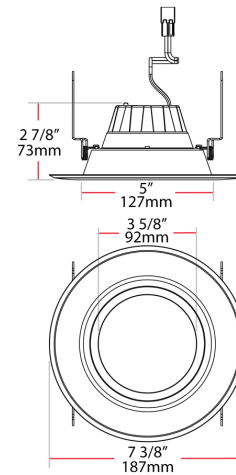

Compatibility:

Compatible with most 5" and 6" recessed housings

Finish:

Matte White

Technical Specifications (continued)

Optical

Beam Angle:

95°±10°

Case and Pallet Dimensions

	QTY	LENGTH (in)	WIDTH (in)	HEIGHT (in)
CASE	4	15.47	7.99	8
PALLET	600	7.56	3.82	82.28

Dimension

Light Distribution

Features

- High Performance LEDs up to 106 lm/w
- Use to replace up to 100W traditional light sources
- Durable metal construction: dent and scratch resistant
- UL wet location rated
- Compatible with most standard recessed housings
- Dimmable down to 5% on compatible dimmers
- Available in Round 4" 850lm and 6" 850lm, 1050lm and 1400lm
- Available in 4 color temperatures: 2700K, 3000K, 3500K, 4000K
- Available in a smooth and baffle trim option
- Color designer trims as optional accessories available
- 5-Year, No-Compromise Warranty