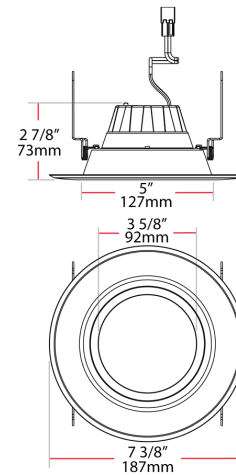

Compatibility:

Compatible with most 5" and 6" recessed housings

Finish:

Matte White

Technical Specifications (continued)

Optical

Beam Angle:

95°±10°

Case and Pallet Dimensions

	QTY	LENGTH (in)	WIDTH (in)	HEIGHT (in)
CASE	4	15.47	7.99	8
PALLET	600	7.56	3.82	82.28

Dimension

Light Distribution

Features

- High Performance LEDS up to 106 lm/w
- Use to replace up to 100W traditional light sources
- Durable metal construction: dent and scratch resistant
- UL wet location rated
- Compatible with most standard recessed housings
- Dimmable down to 5% on compatible dimmers
- Available in Round 4" 850lm and 6" 850lm, 1050lm and 1400lm
- Available in 4 color temperatures: 2700K, 3000K, 3500K, 4000K
- Available in a smooth and baffle trim option
- Color designer trims as optional accessories available
- 5-Year, No-Compromise Warranty