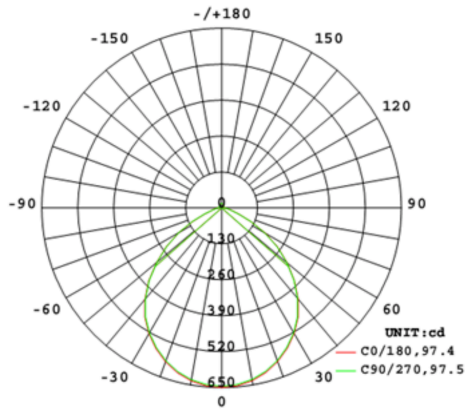

Case and Pallet Dimensions

	QTY	LENGTH (in)	WIDTH (in)	HEIGHT (in)
CASE	4	15.47	7.99	8
PALLET	600	7.56	3.82	82.28

Dimension

Light Distribution

Features

- High Performance LEDS up to 106 lm/w
- Use to replace up to 100W traditional light sources
- Durable metal construction: dent and scratch resistant
- UL wet location rated
- Compatible with most standard recessed housings
- Dimmable down to 5% on compatible dimmers
- Available in Round 4" 850lm and 6" 850lm, 1050lm and 1400lm
- Available in 4 color temperatures: 2700K, 3000K, 3500K, 4000K
- Available in a smooth and baffle trim option
- Color designer trims as optional accessories available
- 5-Year, No-Compromise Warranty