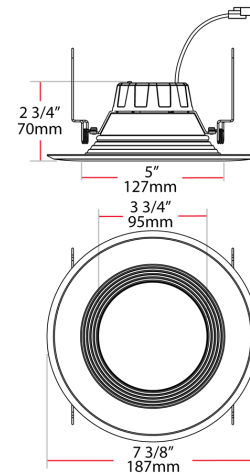

Technical Specifications (continued)

Optical

Beam Angle:

95°±10°

LED Characteristics

LEDs:

Long-life, high-efficacy, surface-mount LEDs

Flicker:

Case and Pallet Dimensions

	QTY	LENGTH (in)	WIDTH (in)	HEIGHT (in)
CASE	4	15.47	7.99	8
PALLET	600	7.56	3.82	82.28

Dimension

Light Distribution

Features

- High Performance LEDs up to 106 lm/w
- Use to replace up to 100W traditional light sources
- Durable metal construction: dent and scratch resistant
- UL wet location rated
- Compatible with most standard recessed housings
- Dimmable down to 5% on compatible dimmers
- Available in Round 4" 850lm and 6" 850lm, 1050lm and 1400lm
- Available in 4 color temperatures: 2700K, 3000K, 3500K, 4000K
- Available in a smooth and baffle trim option
- Color designer trims as optional accessories available
- 5-Year, No-Compromise Warranty