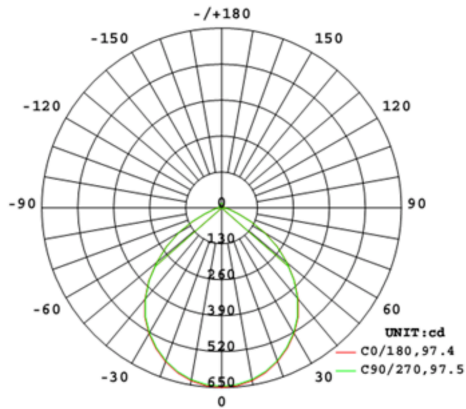

Project:	Type:
Prepared By:	Date:

Driver Info		LED Info	
Type	Constant Current	Watts	14W
120V	0.13A	Color Temp	4000K (Neutral)
208V	N/A	Color Accuracy	80 CRI
240V	N/A	L70 Lifespan	50,000 Hours
277V	N/A	Lumens	1,545 lm
Input Watts	13.6W	Efficacy	100

Technical Specifications (continued)

Optical

Beam Angle:

95°±10°

LED Characteristics

LEDs:

Long-life, high-efficacy, surface-mount LEDs

Flicker:

Case and Pallet Dimensions

	QTY	LENGTH (in)	WIDTH (in)	HEIGHT (in)
CASE	4	15.47	7.99	8
PALLET	600	7.56	3.82	82.28

Dimension

Light Distribution

Features

- High Performance LEDs up to 106 lm/w
- Use to replace up to 100W traditional light sources
- Durable metal construction: dent and scratch resistant
- UL wet location rated
- Compatible with most standard recessed housings
- Dimmable down to 5% on compatible dimmers
- Available in Round 4" 850lm and 6" 850lm, 1050lm and 1400lm
- Available in 4 color temperatures: 2700K, 3000K, 3500K, 4000K
- Available in a smooth and baffle trim option
- Color designer trims as optional accessories available
- 5-Year, No-Compromise Warranty