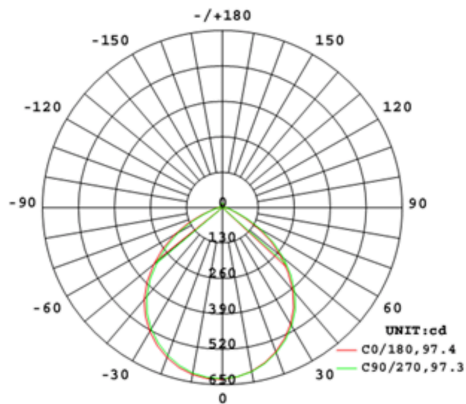

Case and Pallet Dimensions

	QTY	LENGTH (in)	WIDTH (in)	HEIGHT (in)
CASE	4	15.47	7.99	8
PALLET	600	7.56	3.82	82.28

Dimension

Light Distribution

Features

- High Performance LEDs up to 106 lm/w
- Use to replace up to 100W traditional light sources
- Durable metal construction: dent and scratch resistant
- UL wet location rated
- Compatible with most standard recessed housings
- Dimmable down to 5% on compatible dimmers
- Available in Round 4" 850lm and 6" 850lm, 1050lm and 1400lm
- Available in 4 color temperatures: 2700K, 3000K, 3500K, 4000K
- Available in a smooth and baffle trim option
- Color designer trims as optional accessories available
- 5-Year, No-Compromise Warranty